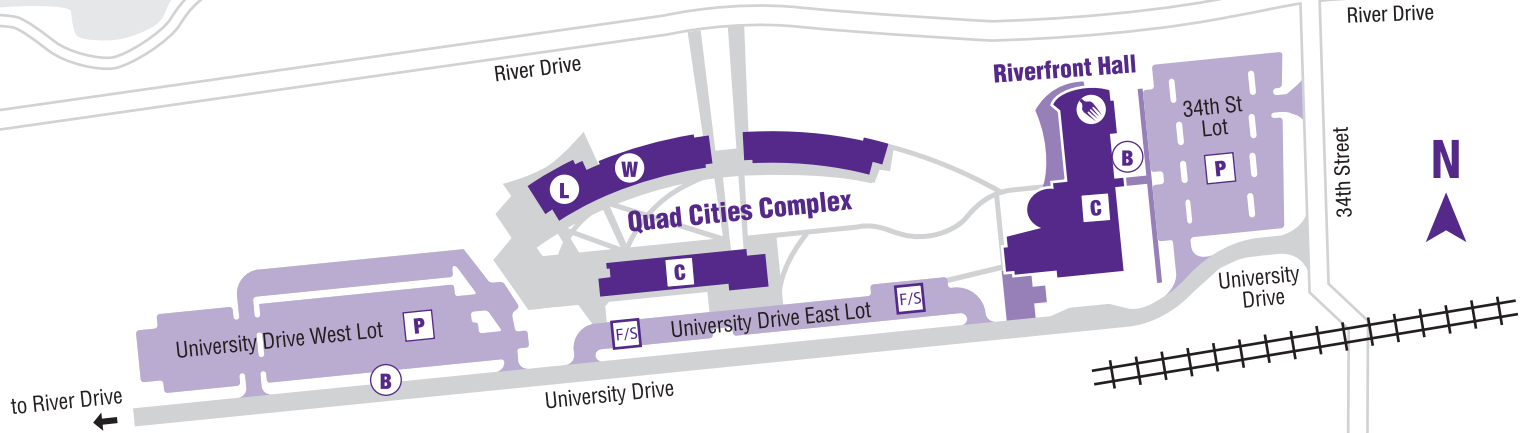

Mississippi River

Ben Butterworth Parkway (Walking/Biking Path)

Western Illinois University - QC

Riverfront Campus

3300 River Drive
Moline, Illinois 61265

- C** Computer Labs
- L** Library
- P** Parking
- B** Bus Stop
- Hand** Food available (Monday-Thursday)
- W** Writing Center
- Grey** Planned walkways
- White** Surrounding roads
- F/S** Faculty/Staff Parking

IL Rt. 92 / 4th Avenue